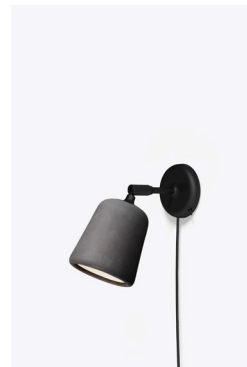

Dark Grey Concrete