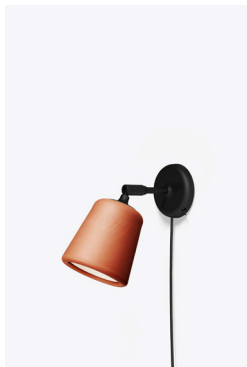

## Material Wall Lamp

*Nørgaard & Kechayas*

With the Material Pendant being our most popular product since day one, we are more than excited to extend this strikingly minimalist range. The introduction of the Material Table Lamp and Material Wall Lamp allows you to bring the beauty of natural materials into every room of the house. Both products feature a pivoting head for added function, and a sleek black frame that places your chosen material front and centre. From the warmth of mixed cork and terracotta, to the textural concrete finish, the Material series is perfect for those intimate settings

## Variation

Natural Cork

Mixed Cork

Natural Oak

Smoked Oak

Black Marble

White Marble

Light Grey Concrete

Dark Grey Concrete

Terracotta

Yellow Steel