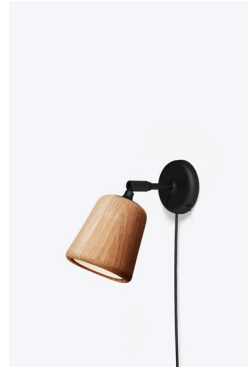

## Material Wall Lamp

*Nørgaard & Kechayas*

With the Material Pendant being our most popular product since day one, we are more than excited to extend this strikingly minimalist range. The introduction of the Material Table Lamp and Material Wall Lamp allows you to bring the beauty of natural materials into every room of the house. Both products feature a pivoting head for added function, and a sleek black frame that places your chosen material front and centre. From the warmth of mixed cork and terracotta, to the textural concrete finish, the Material series is perfect for those intimate settings

## Variation

Natural Cork

Mixed Cork

Natural Oak

Smoked Oak

Black Marble

White Marble

Light Grey Concrete