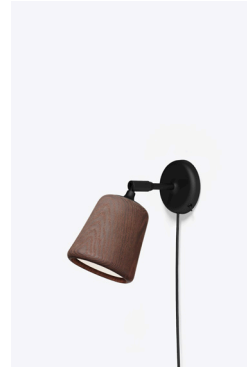

## Material Wall Lamp

*Nørgaard & Kechayas*

With the Material Pendant being our most popular product since day one, we are more than excited to extend this strikingly minimalist range. The introduction of the Material Table Lamp and Material Wall Lamp allows you to bring the beauty of natural materials into every room of the house. Both products feature a pivoting head for added function, and a sleek black frame that places your chosen material front and centre. From the warmth of mixed cork and terracotta, to the textural concrete finish, the Material series is perfect for those intimate settings

## Variation

Natural Cork

Mixed Cork

Natural Oak

Smoked Oak

Black Marble

White Marble

Light Grey Concrete

Dark Grey Concrete

Terracotta

Yellow Steel