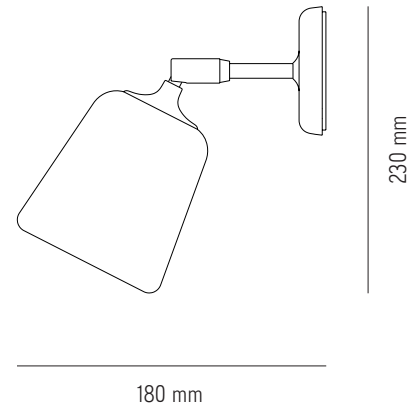

## Specifications

<b>Product Name</b>	Material Wall Lamp
<b>Designer</b>	Nørgaard & Kechayas
<b>Year</b>	2019
<b>Category</b>	Lighting
<b>Type</b>	Wall Lamp
<b>Material</b>	Cork, Wood, Steel, Marble, Terracotta, concrete w. powder coated aluminium/steel base and aluminium white inner shade/reflector
<b>Colour/Variant</b>	Natural Cork, Mixed Cork, Natural Oak, Smoked Oak, Light Grey Concrete, Dark Grey Concrete, Black Marble, White Marble, Terracotta, Yellow Steel
<b>Product Dimensions</b>	H: 230 x W: 130 x D: 180 mm
<b>Packaging Dimensions</b>	H: 210 X W: 310 X D: 310 mm
<b>Cord</b>	2500 mm - on/off switch on lamp base
<b>Weight</b>	//
<b>Weight (incl. Packaging)</b>	//
<b>Light Source</b>	E14, Max 25W / LED Max 7W 220-240V~ 50/60Hz
<b>Bulb</b>	Not Included
<b>Certification</b>	CE, Class II, IP20
<b>County of origin</b>	China
<b>Master packaging</b>	1