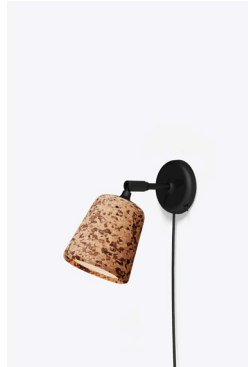

NEW WORKS.

Product Fact Sheet - Lighting - Material Wall Lamp

Variation

Mixed Cork