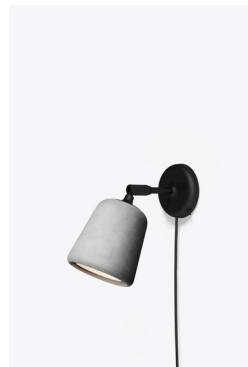

## Material Wall Lamp

*Nørgaard & Kechayas*

With the Material Pendant being our most popular product since day one, we are more than excited to extend this strikingly minimalist range. The introduction of the Material Table Lamp and Material Wall Lamp allows you to bring the beauty of natural materials into every room of the house. Both products feature a pivoting head for added function, and a sleek black frame that places your chosen material front and centre. From the warmth of mixed cork and terracotta, to the textural concrete finish, the Material series is perfect for those intimate settings

## Variation

Natural Cork

Mixed Cork

Natural Oak

Smoked Oak

Black Marble

White Marble

Light Grey Concrete