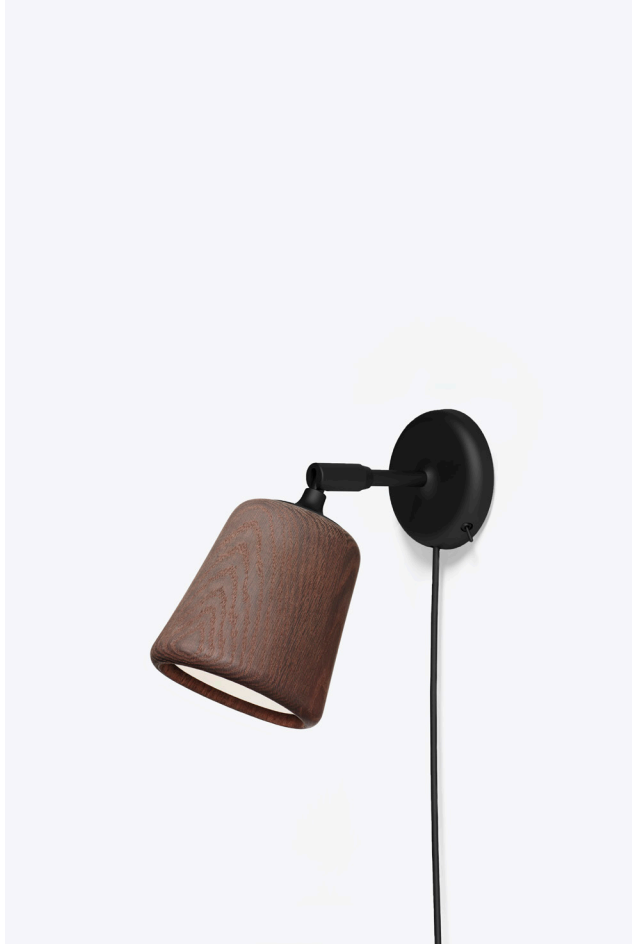

# NEW WORKS.

Product Fact Sheet - Lighting - Material Wall Lamp

## Material Wall Lamp

*Nørgaard & Kechayas*

With the Material Pendant being our most popular product since day one, we are more than excited to extend this strikingly minimalist range. The introduction of the Material Table Lamp and Material Wall Lamp allows you to bring the beauty of natural materials into every room of the house. Both products feature a pivoting head for added function, and a sleek black frame that places your chosen material front and centre. From the warmth of mixed cork and terracotta, to the textural concrete finish, the Material series is perfect for those intimate settings